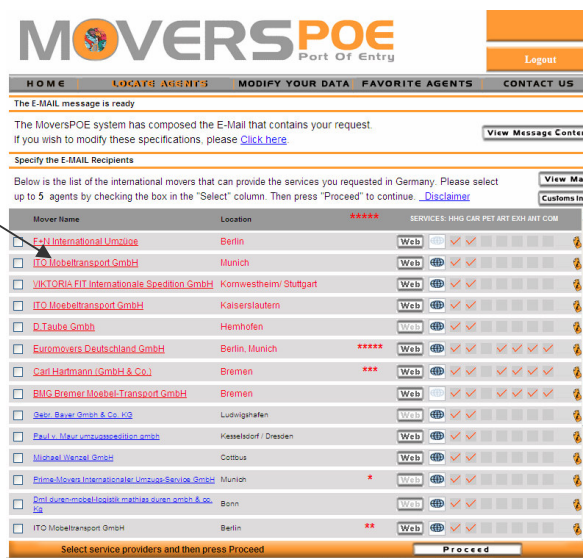

Press "Locate Agent" on the upper part of the screen or press "Proceed" button lower right.

Step 3:

On this screen you will be asked to:

Describe your Destination/Origin, Commodity, Shipping Mode, Shipping Type, Weight, Volume, Country, Additional Comments, Reference #. If needed, insert "Your Name" and "Your Email".

To go to the list of International Movers able to assist you, press "Proceed" button lower right.

Step 4:

Select the mover(s) to receive your request by checking the box next to the company's name.

You may also view your message by clicking on "View Message Content". You can also "View Map" and "Customs Info" (Customs Regulations) by clicking on those boxes.

Some movers have a "STAR" next to their names. Touch the "STAR" with your cursor to see the names of agents who have referred them. Also, you can see which "Services" are provided by each mover. After selecting your preferred agents, press "Proceed" button lower right.